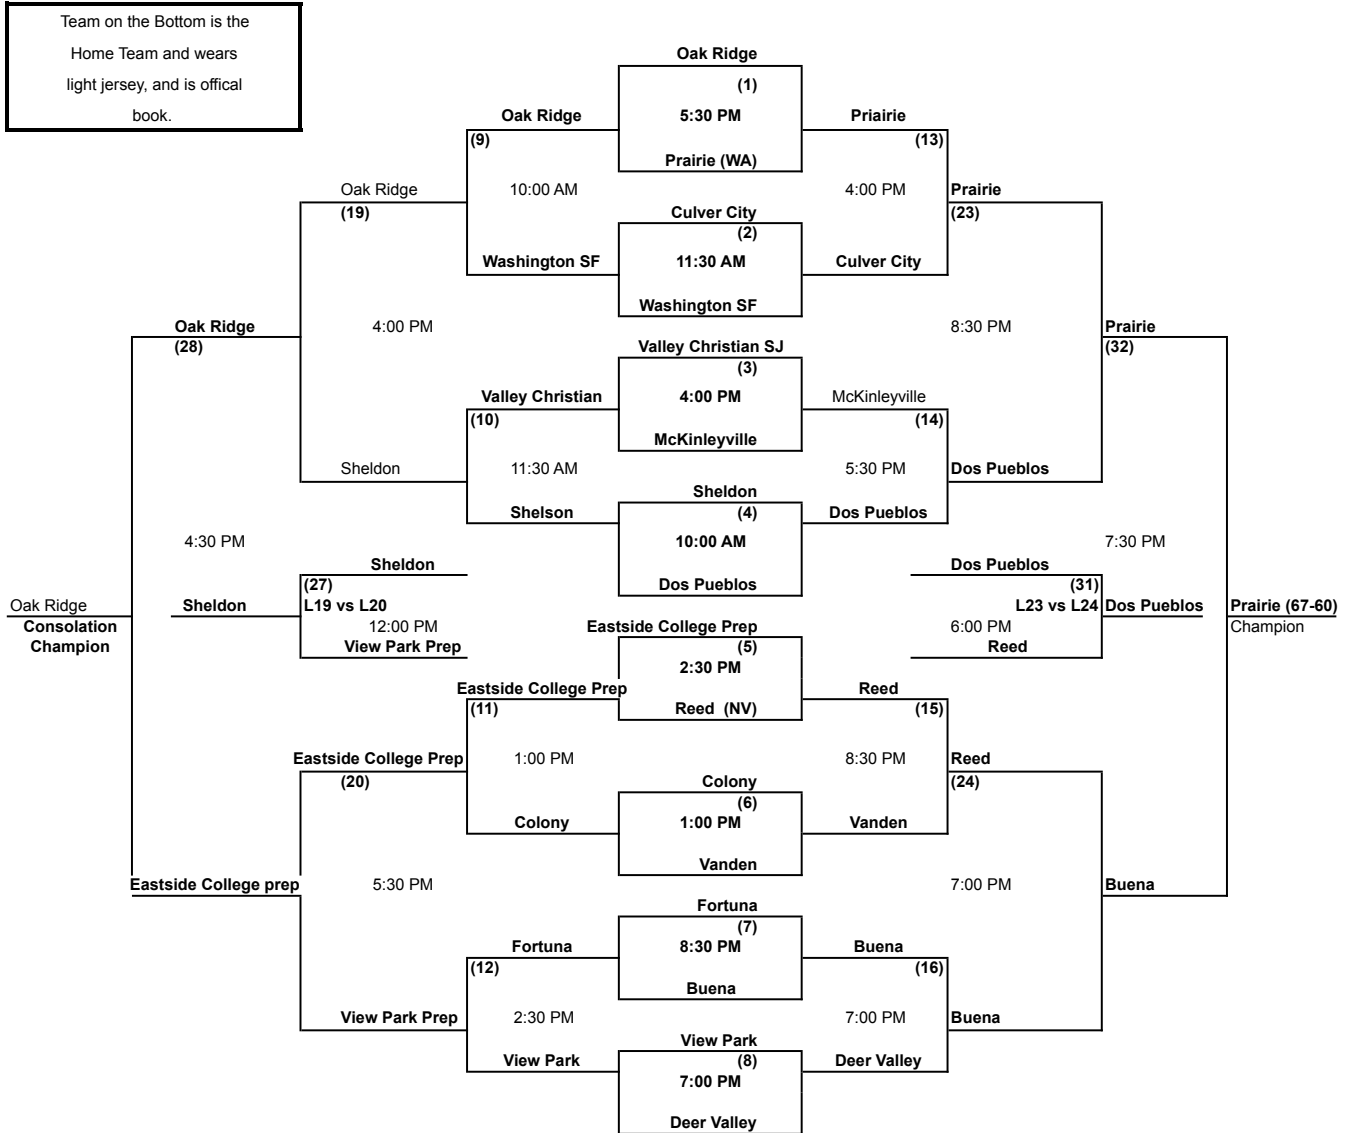

## GOLD DIVISION

\*\* REVISED 12/27/11 \*\*

\* ALL GAMES AT DEER VALLEY HIGH SCHOOL \*

FRIDAY

THURSDAY

WEDNESDAY

TUESDAY

WEDNESDAY

THURSDAY

FRIDAY

Team on the Bottom is the Home Team and wears light jersey, and is official book.

FRIDAY

THURSDAY

FRIDAY