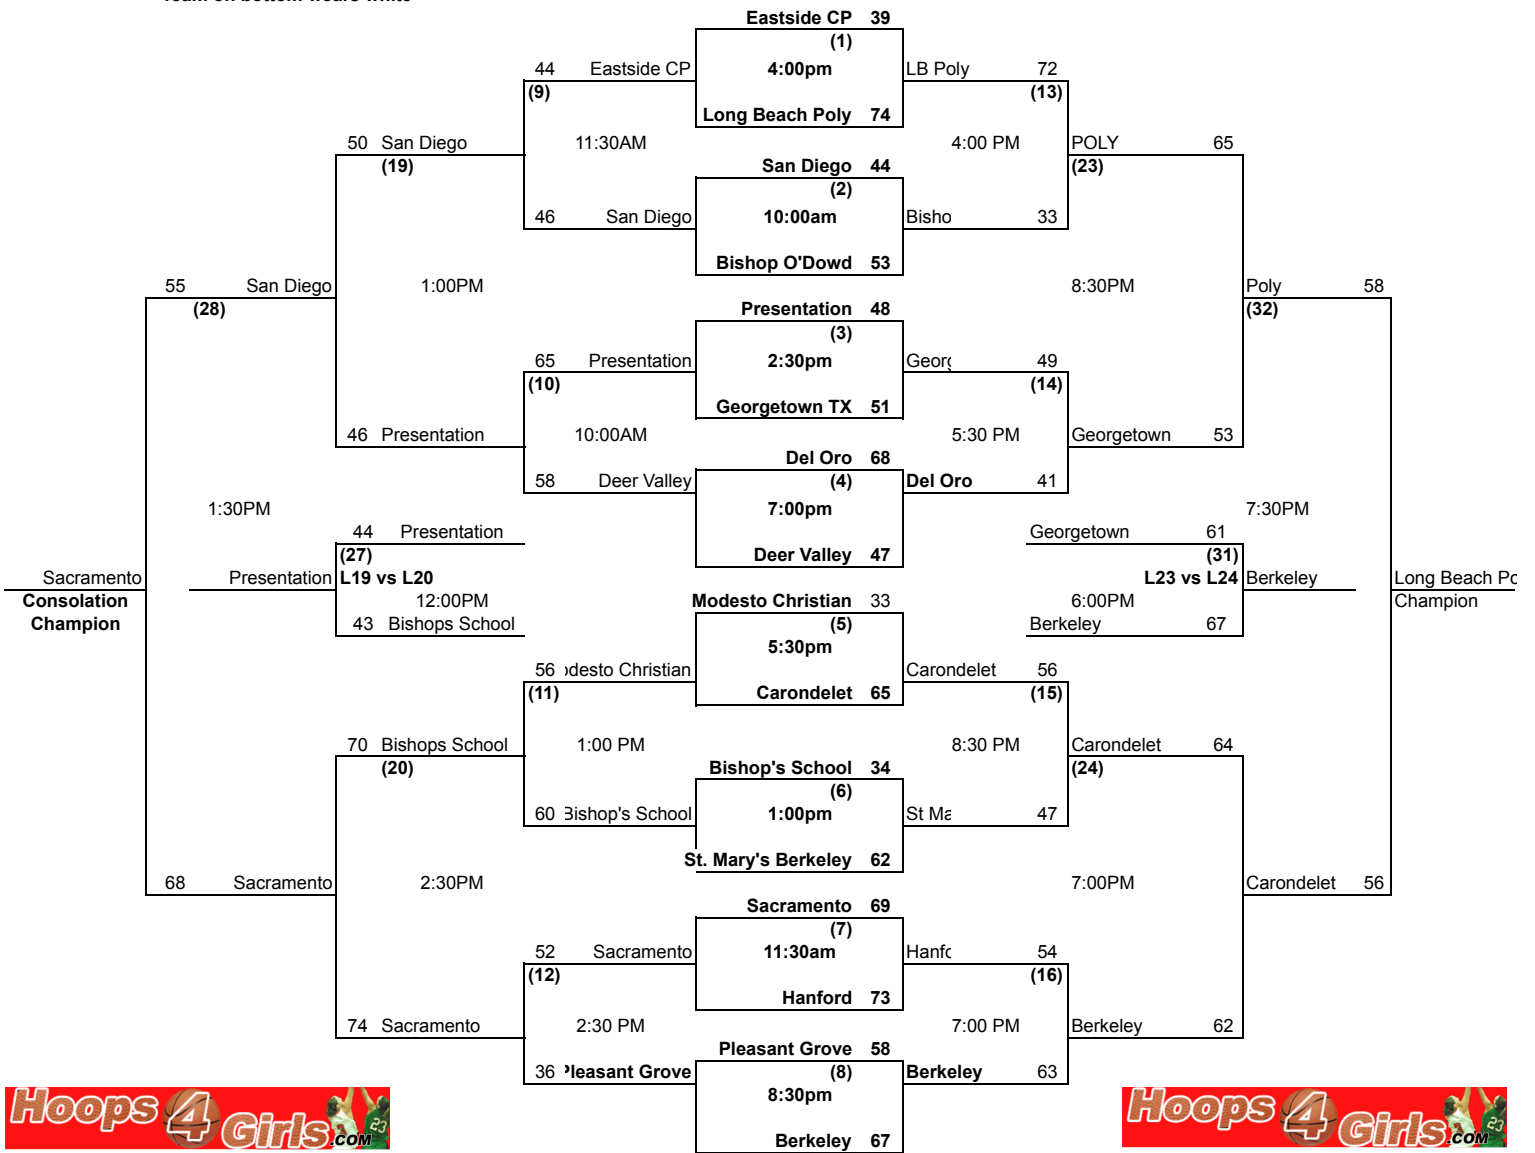

2010 WEST COAST JAMBOREE

PLATINUM DIVISION

* ALL GAMES PLAYED AT DEER VALLEY HIGH SCHOOL

THURSDAY WEDNESDAY TUESDAY MONDAY TUESDAY WEDNESDAY THURSDAY

* Team on bottom wears white

THURSDAY

WEDNESDAY

THURSDAY